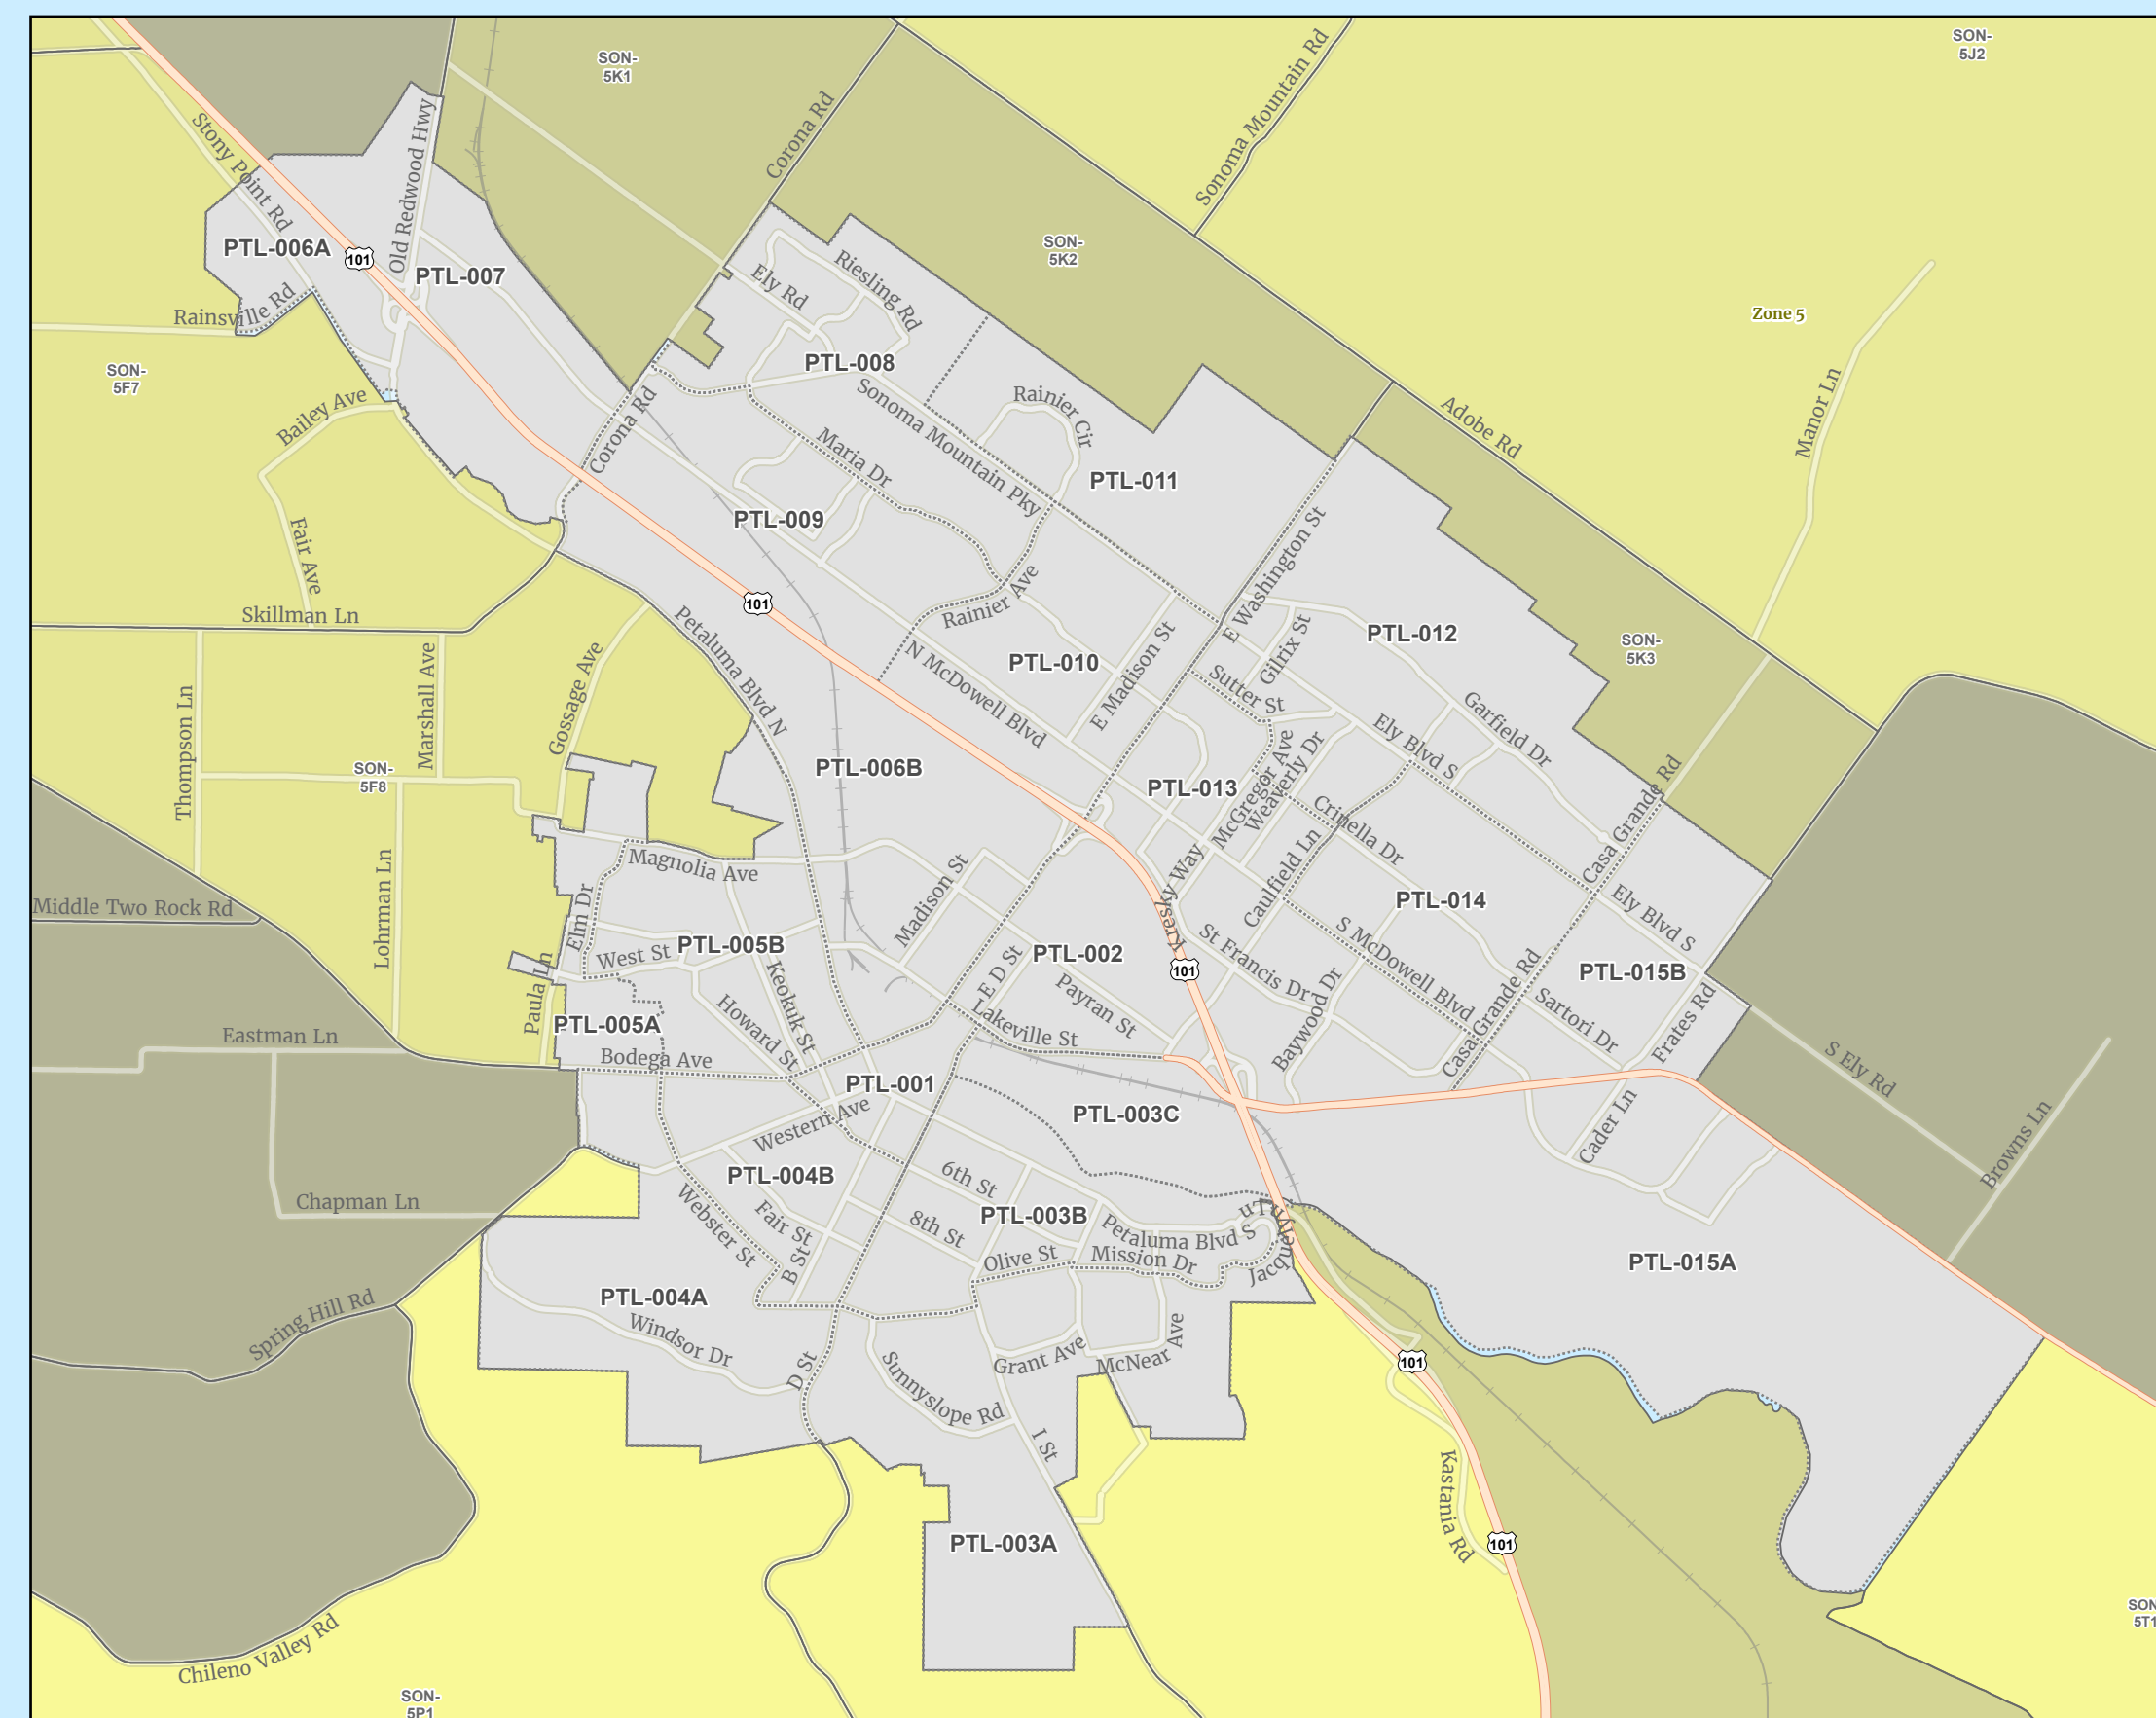

Petaluma

Evacuation Zone Map

County of Sonoma

August 19, 2024

- Highway
- Streets
- Russian River
- Incorporated Evacuation Zone Boundary
- Unincorporated Evacuation Zone Boundary
- Stream