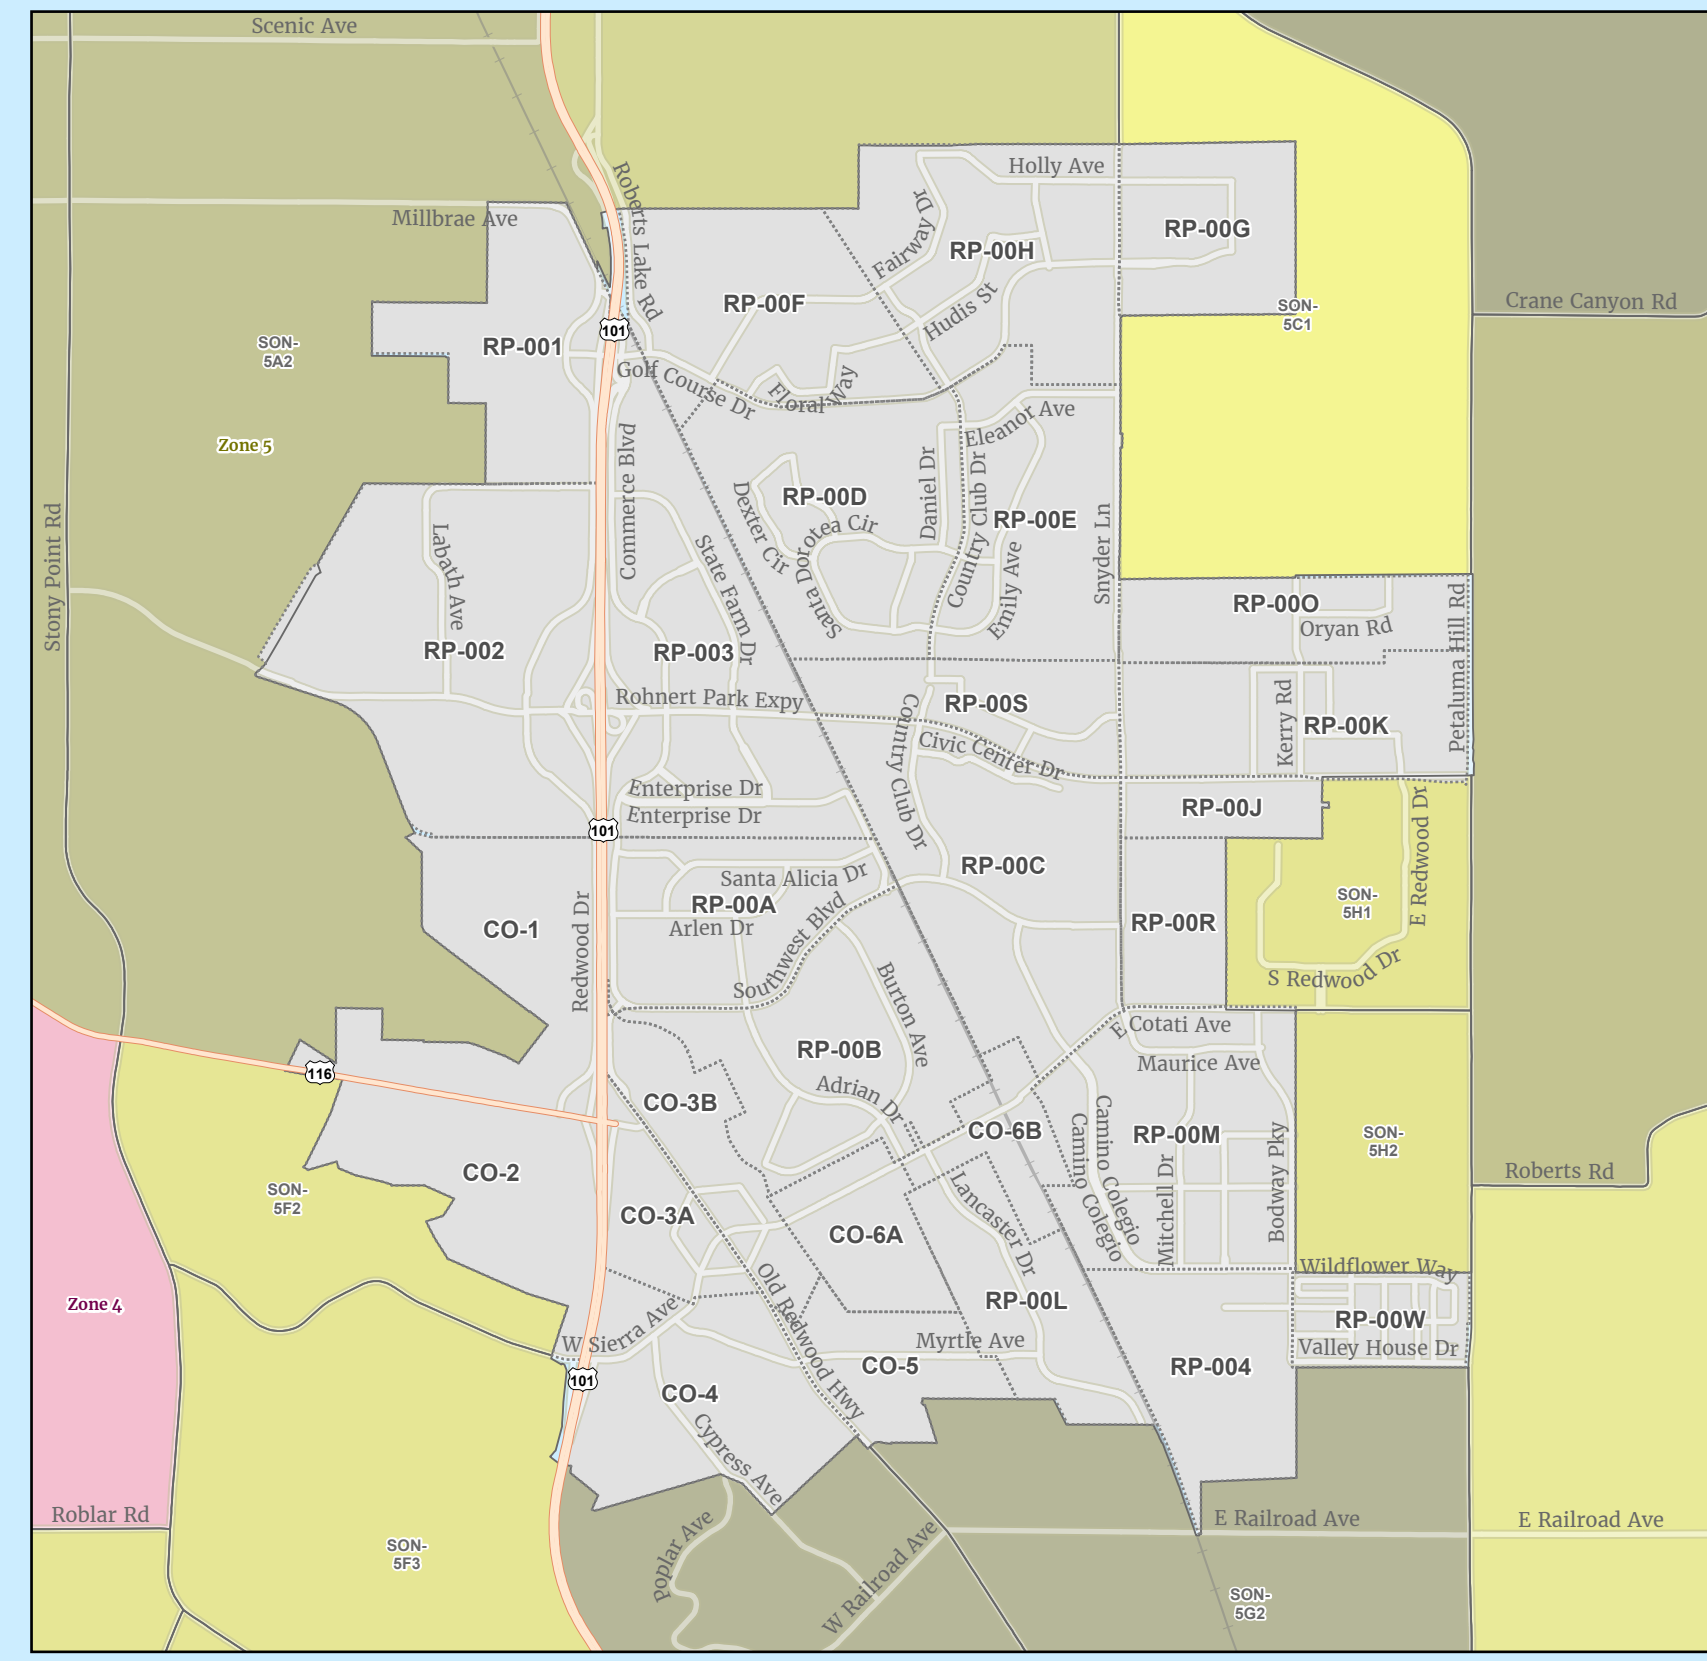

Rohnert Park - Cotati