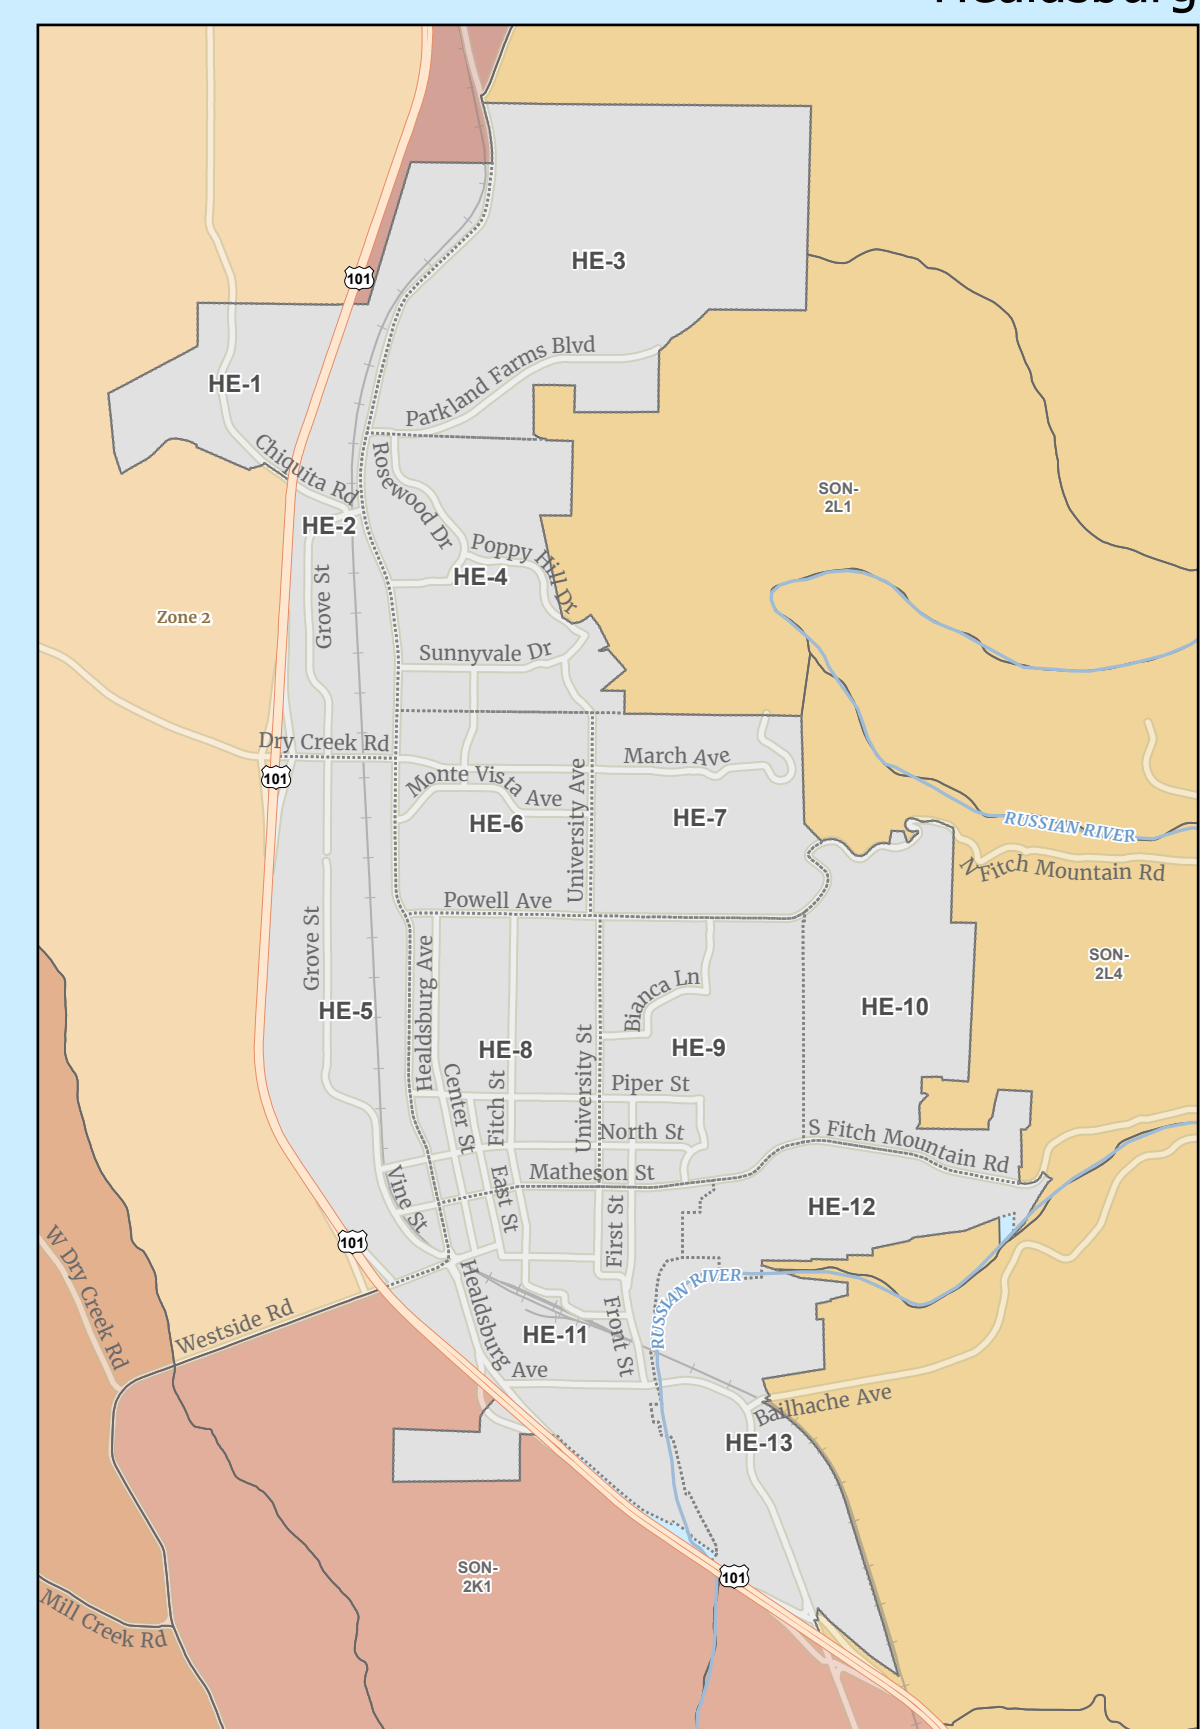

Healdsburg