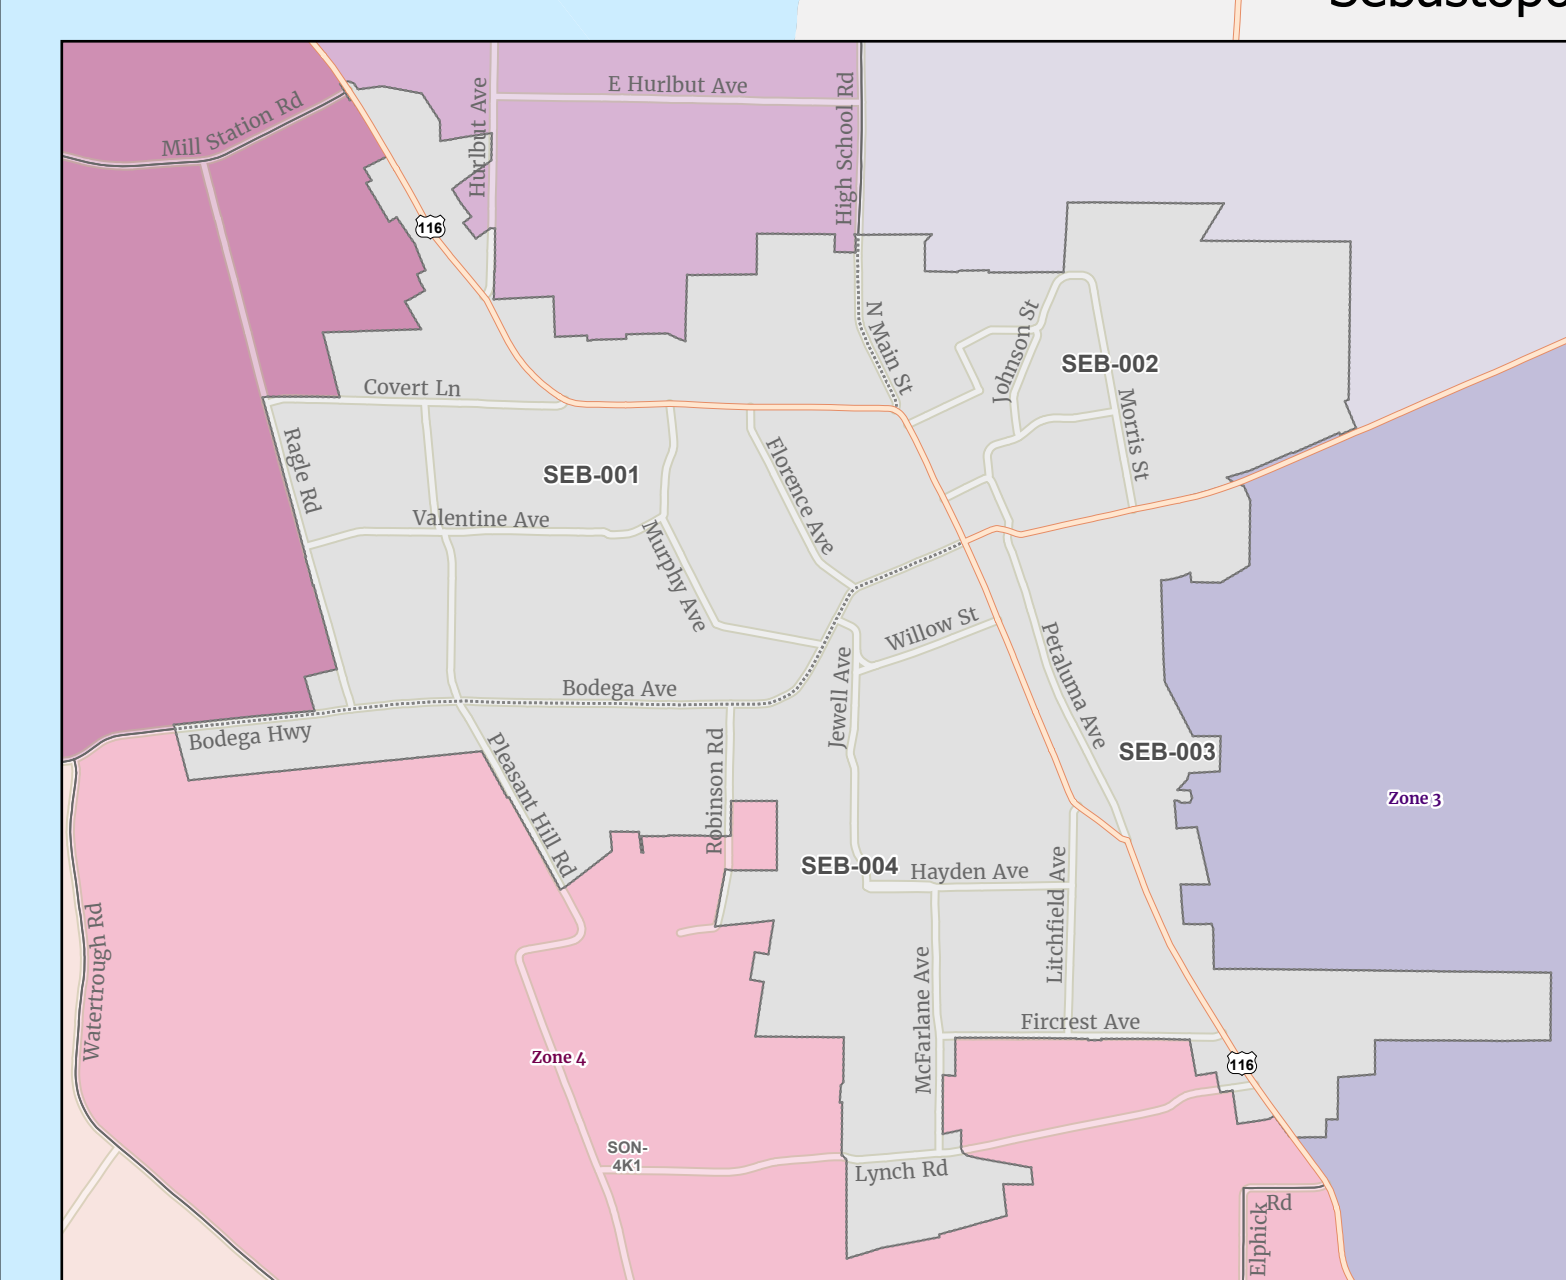

Sebastopol