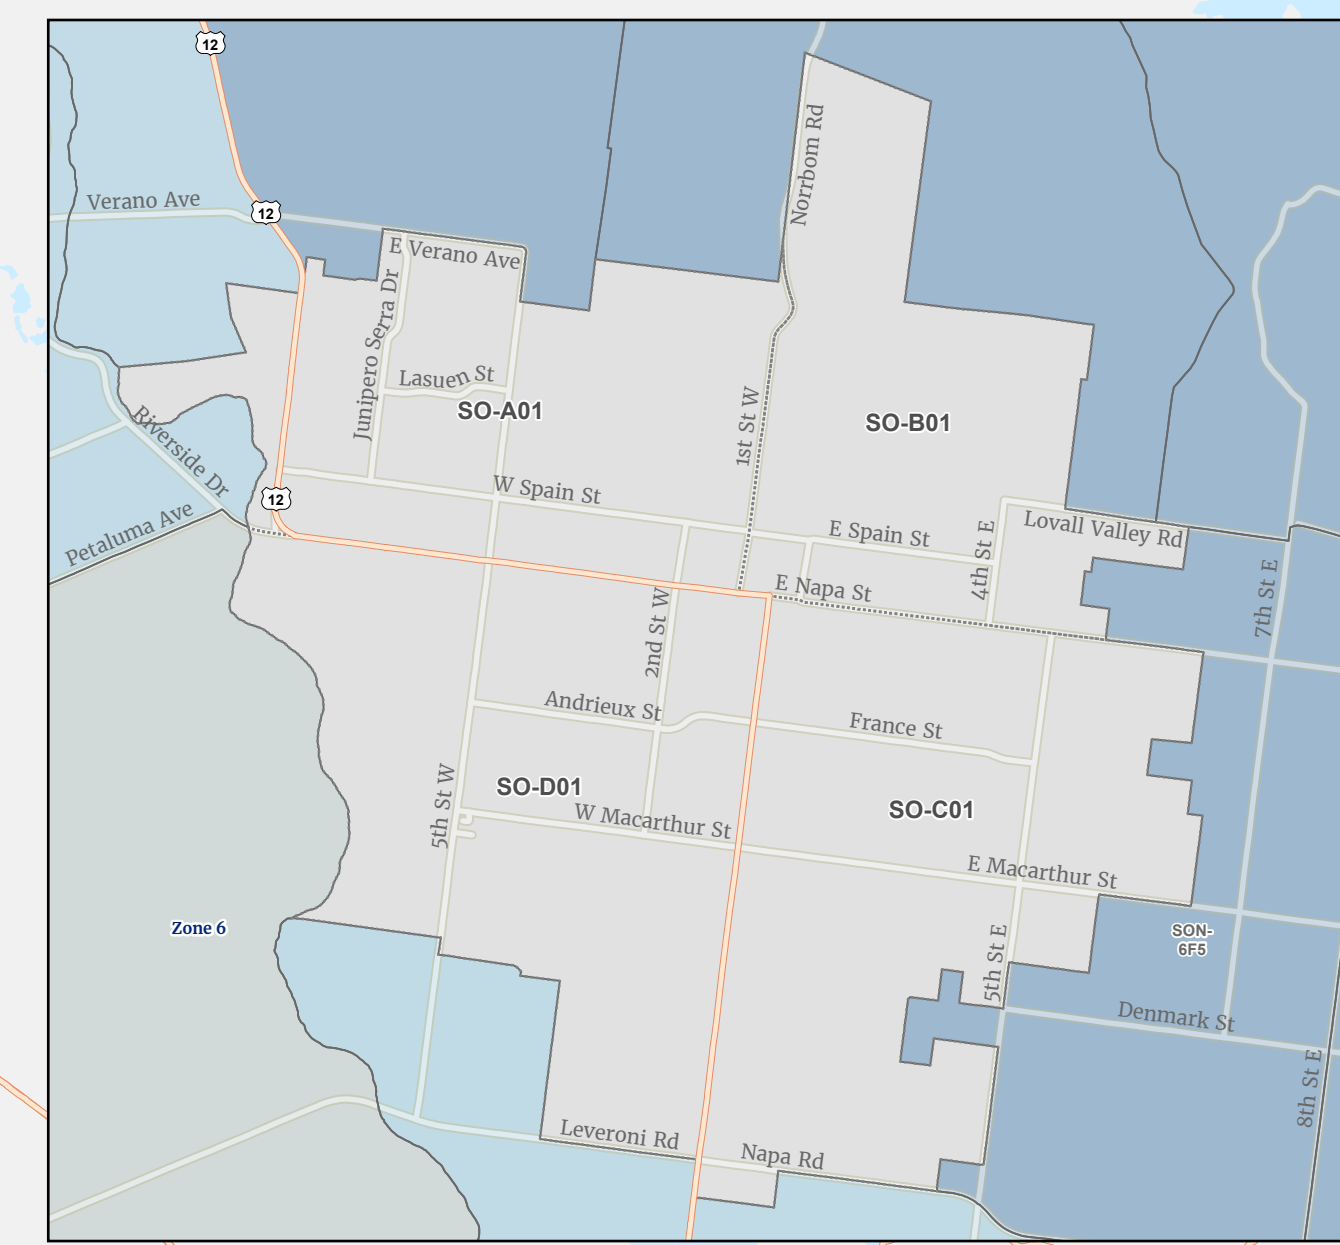

Sonoma

Evacuation Zone Map

County of Sonoma

August 19, 2024

- Highway
- Streets
- Russian River
- Incorporated Evacuation Zone Boundary
- Unincorporated Evacuation Zone Boundary
- Stream