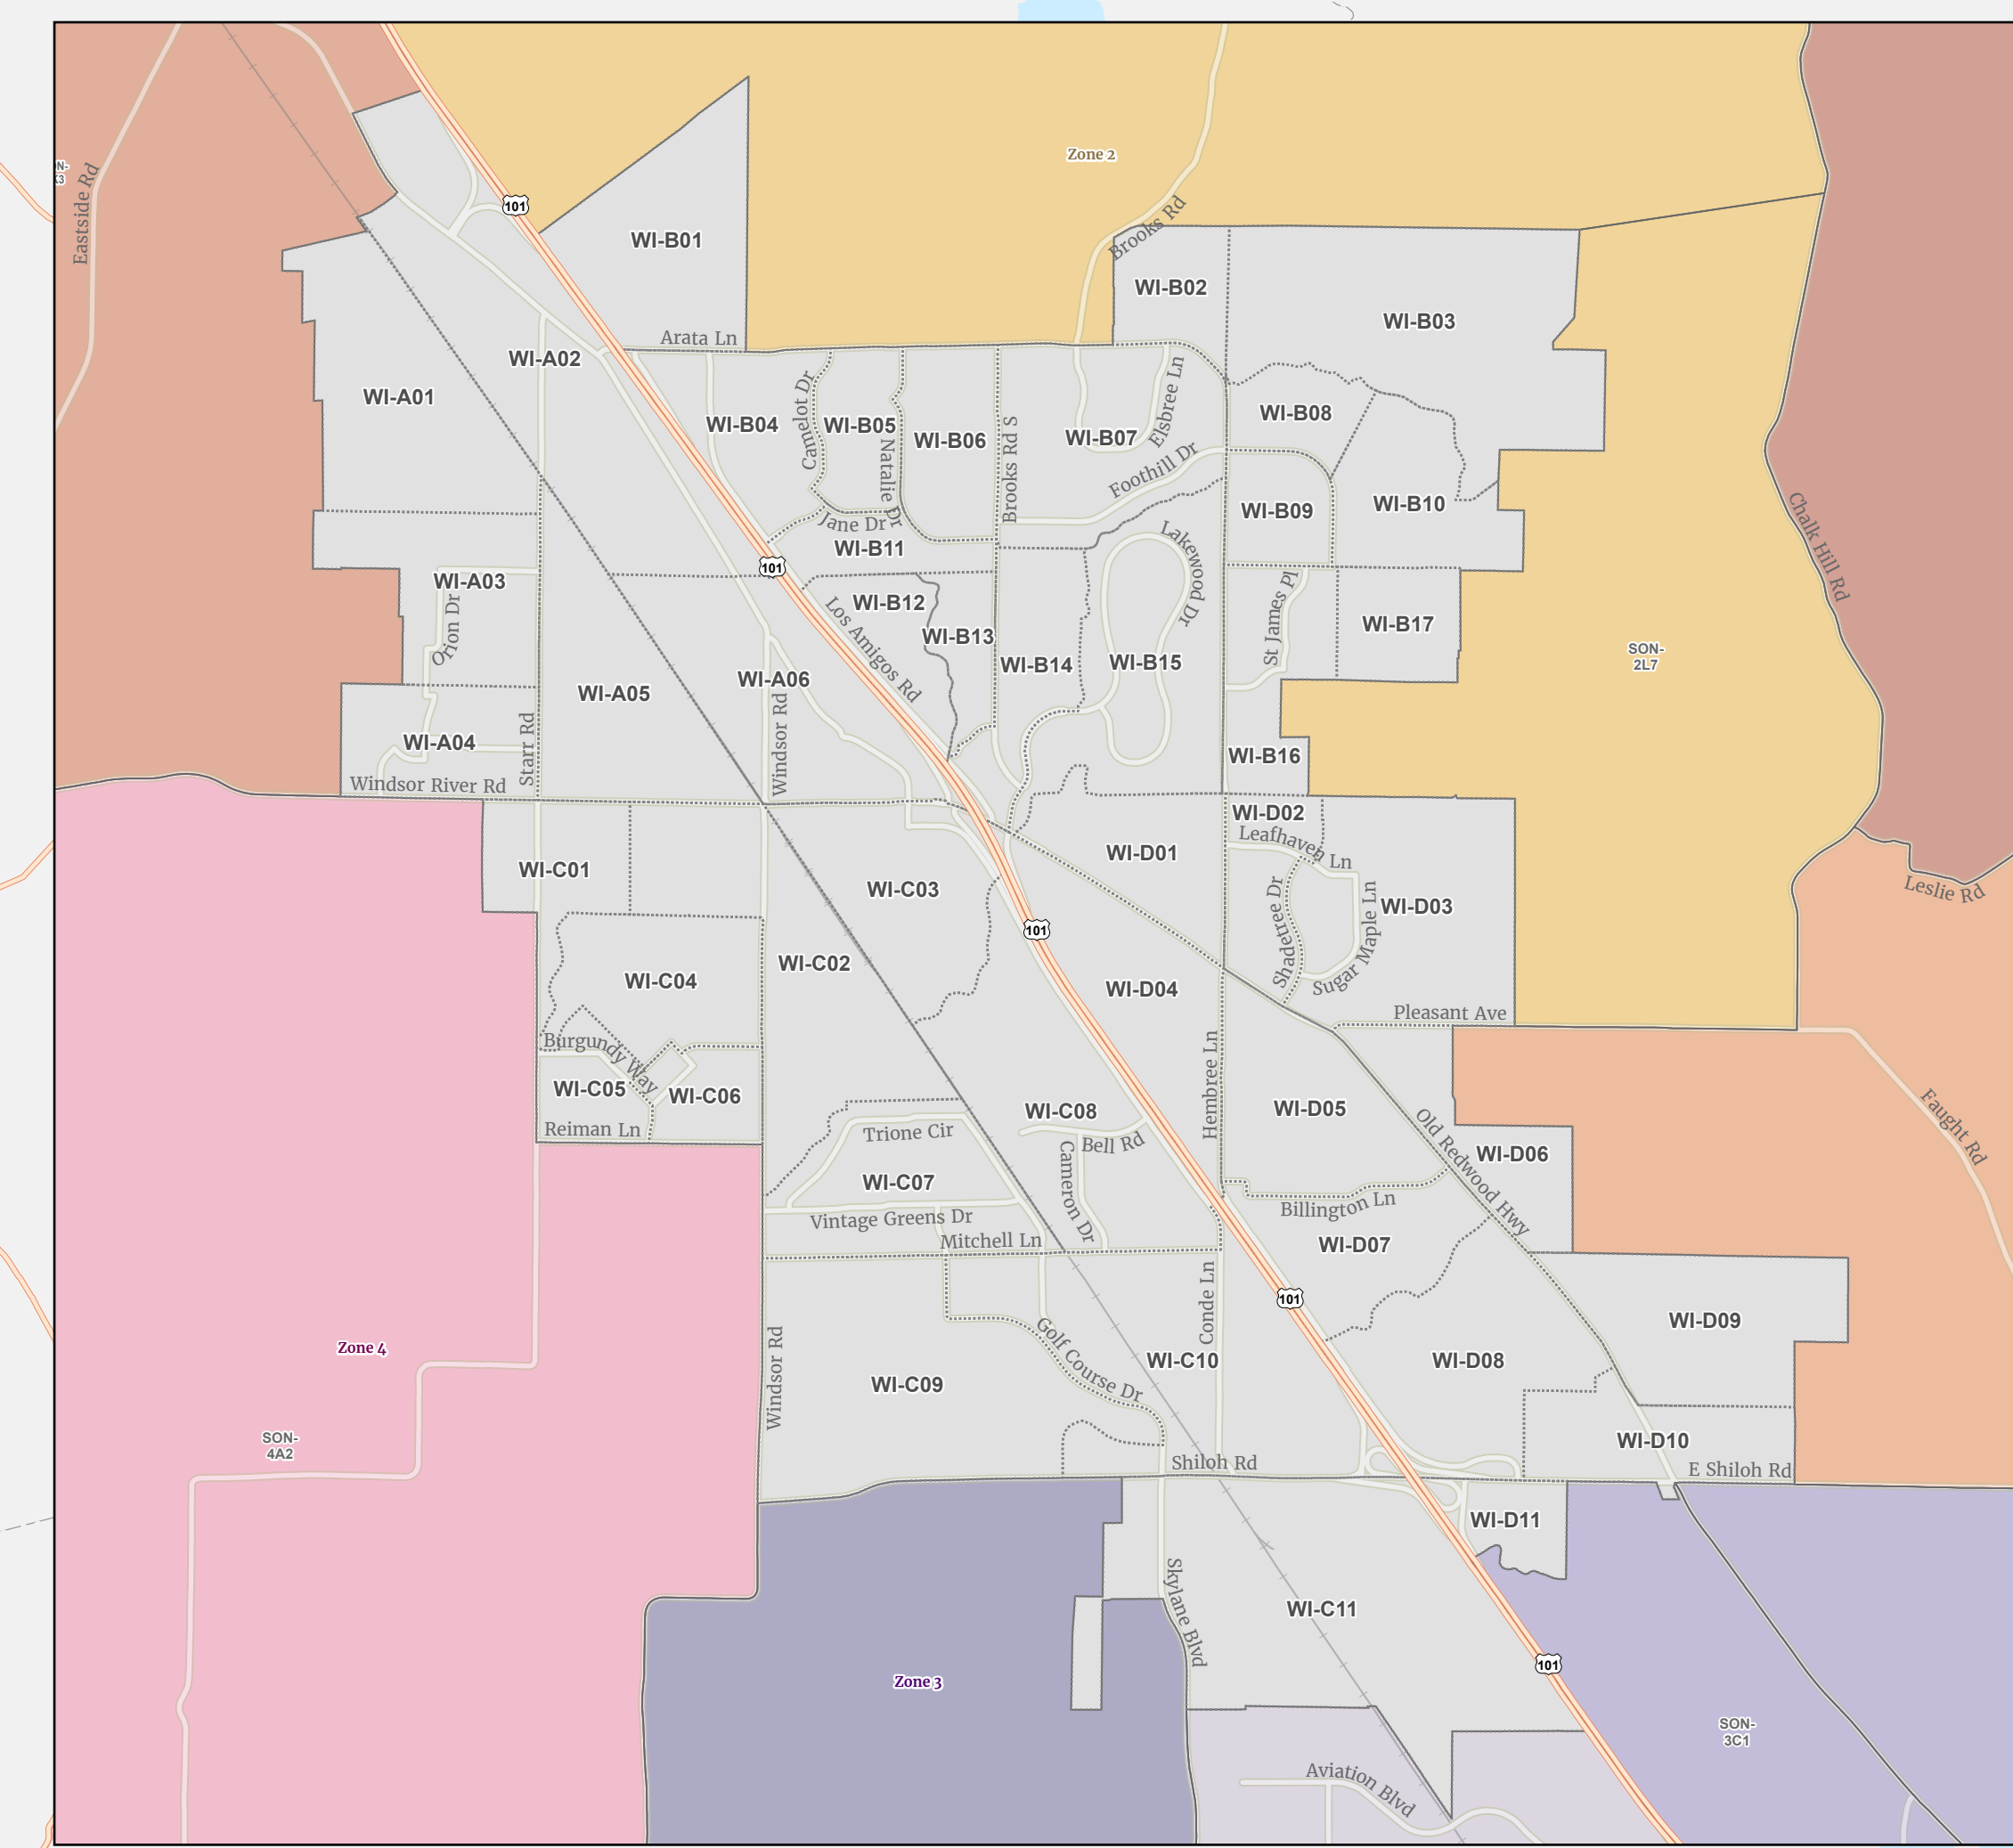

Windsor

Evacuation Zone Map

County of Sonoma

August 19, 2024

- Highway
- Streets
- Russian River
- Incorporated Evacuation Zone Boundary
- Unincorporated Evacuation Zone Boundary
- Stream