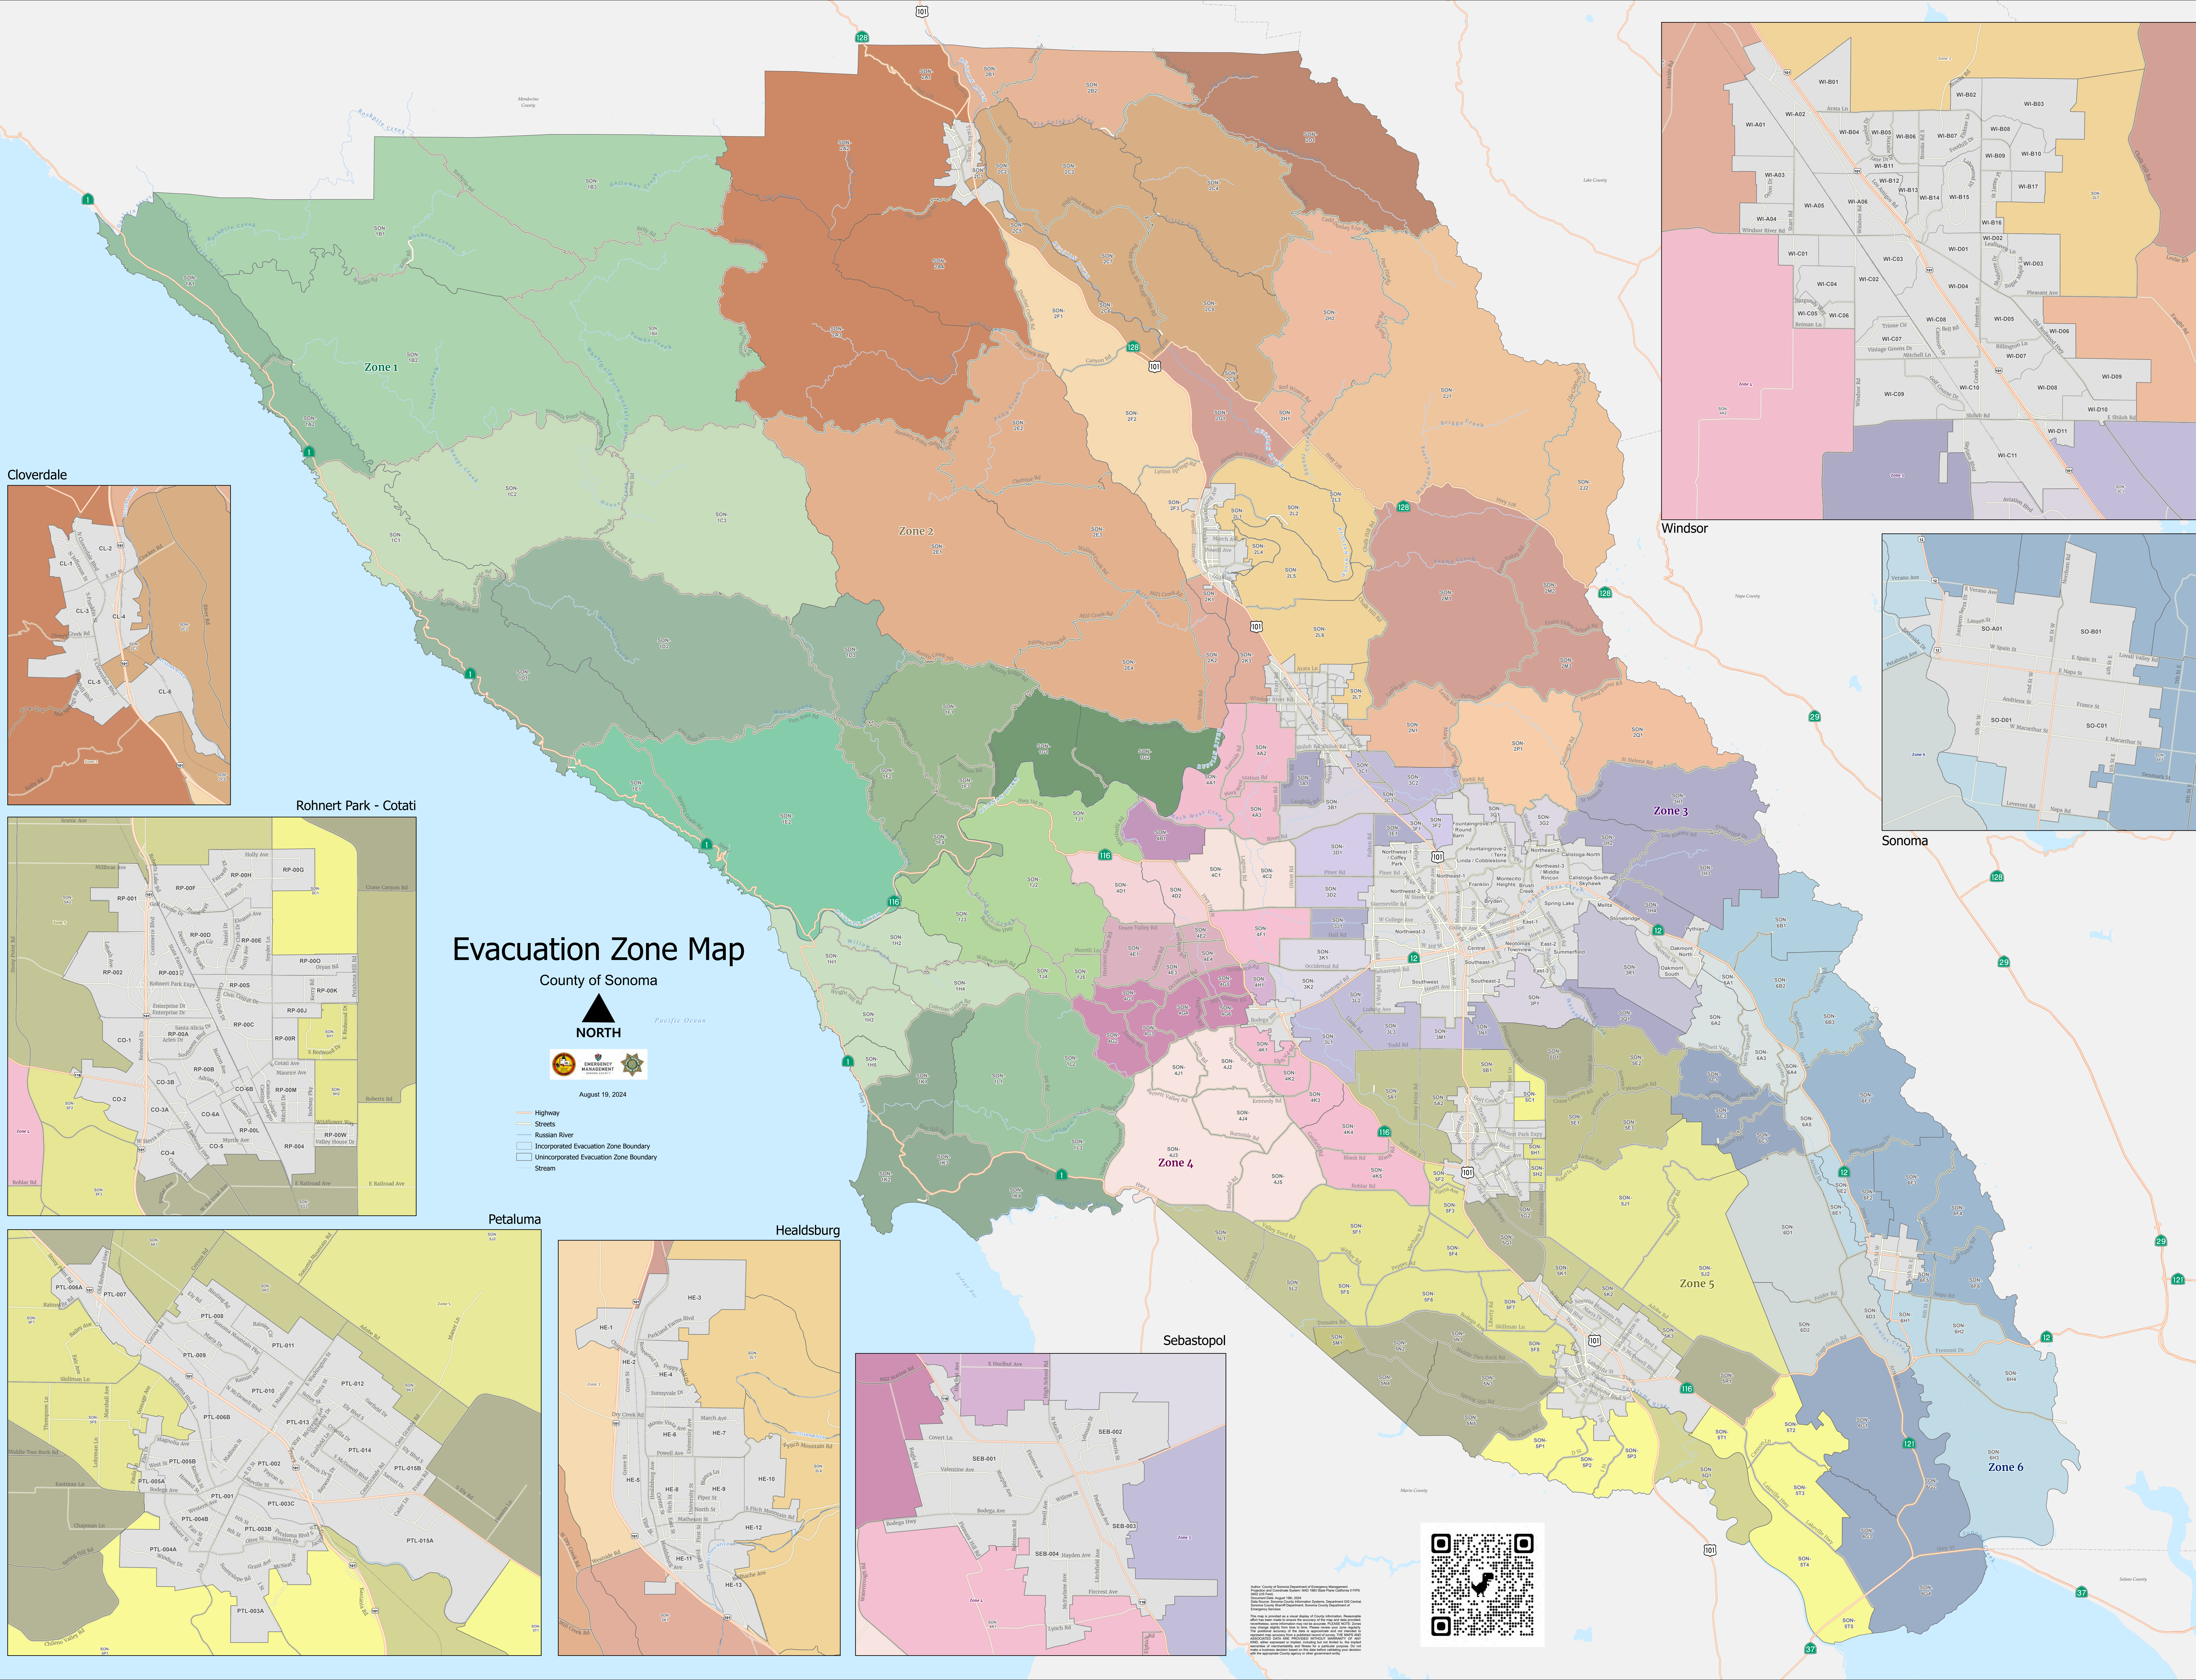

Cloverdale

Evacuation Zone Map

County of Sonoma

August 19, 2024

- Highway
- Streets
- Russian River
- Incorporated Evacuation Zone Boundary
- Unincorporated Evacuation Zone Boundary
- Stream